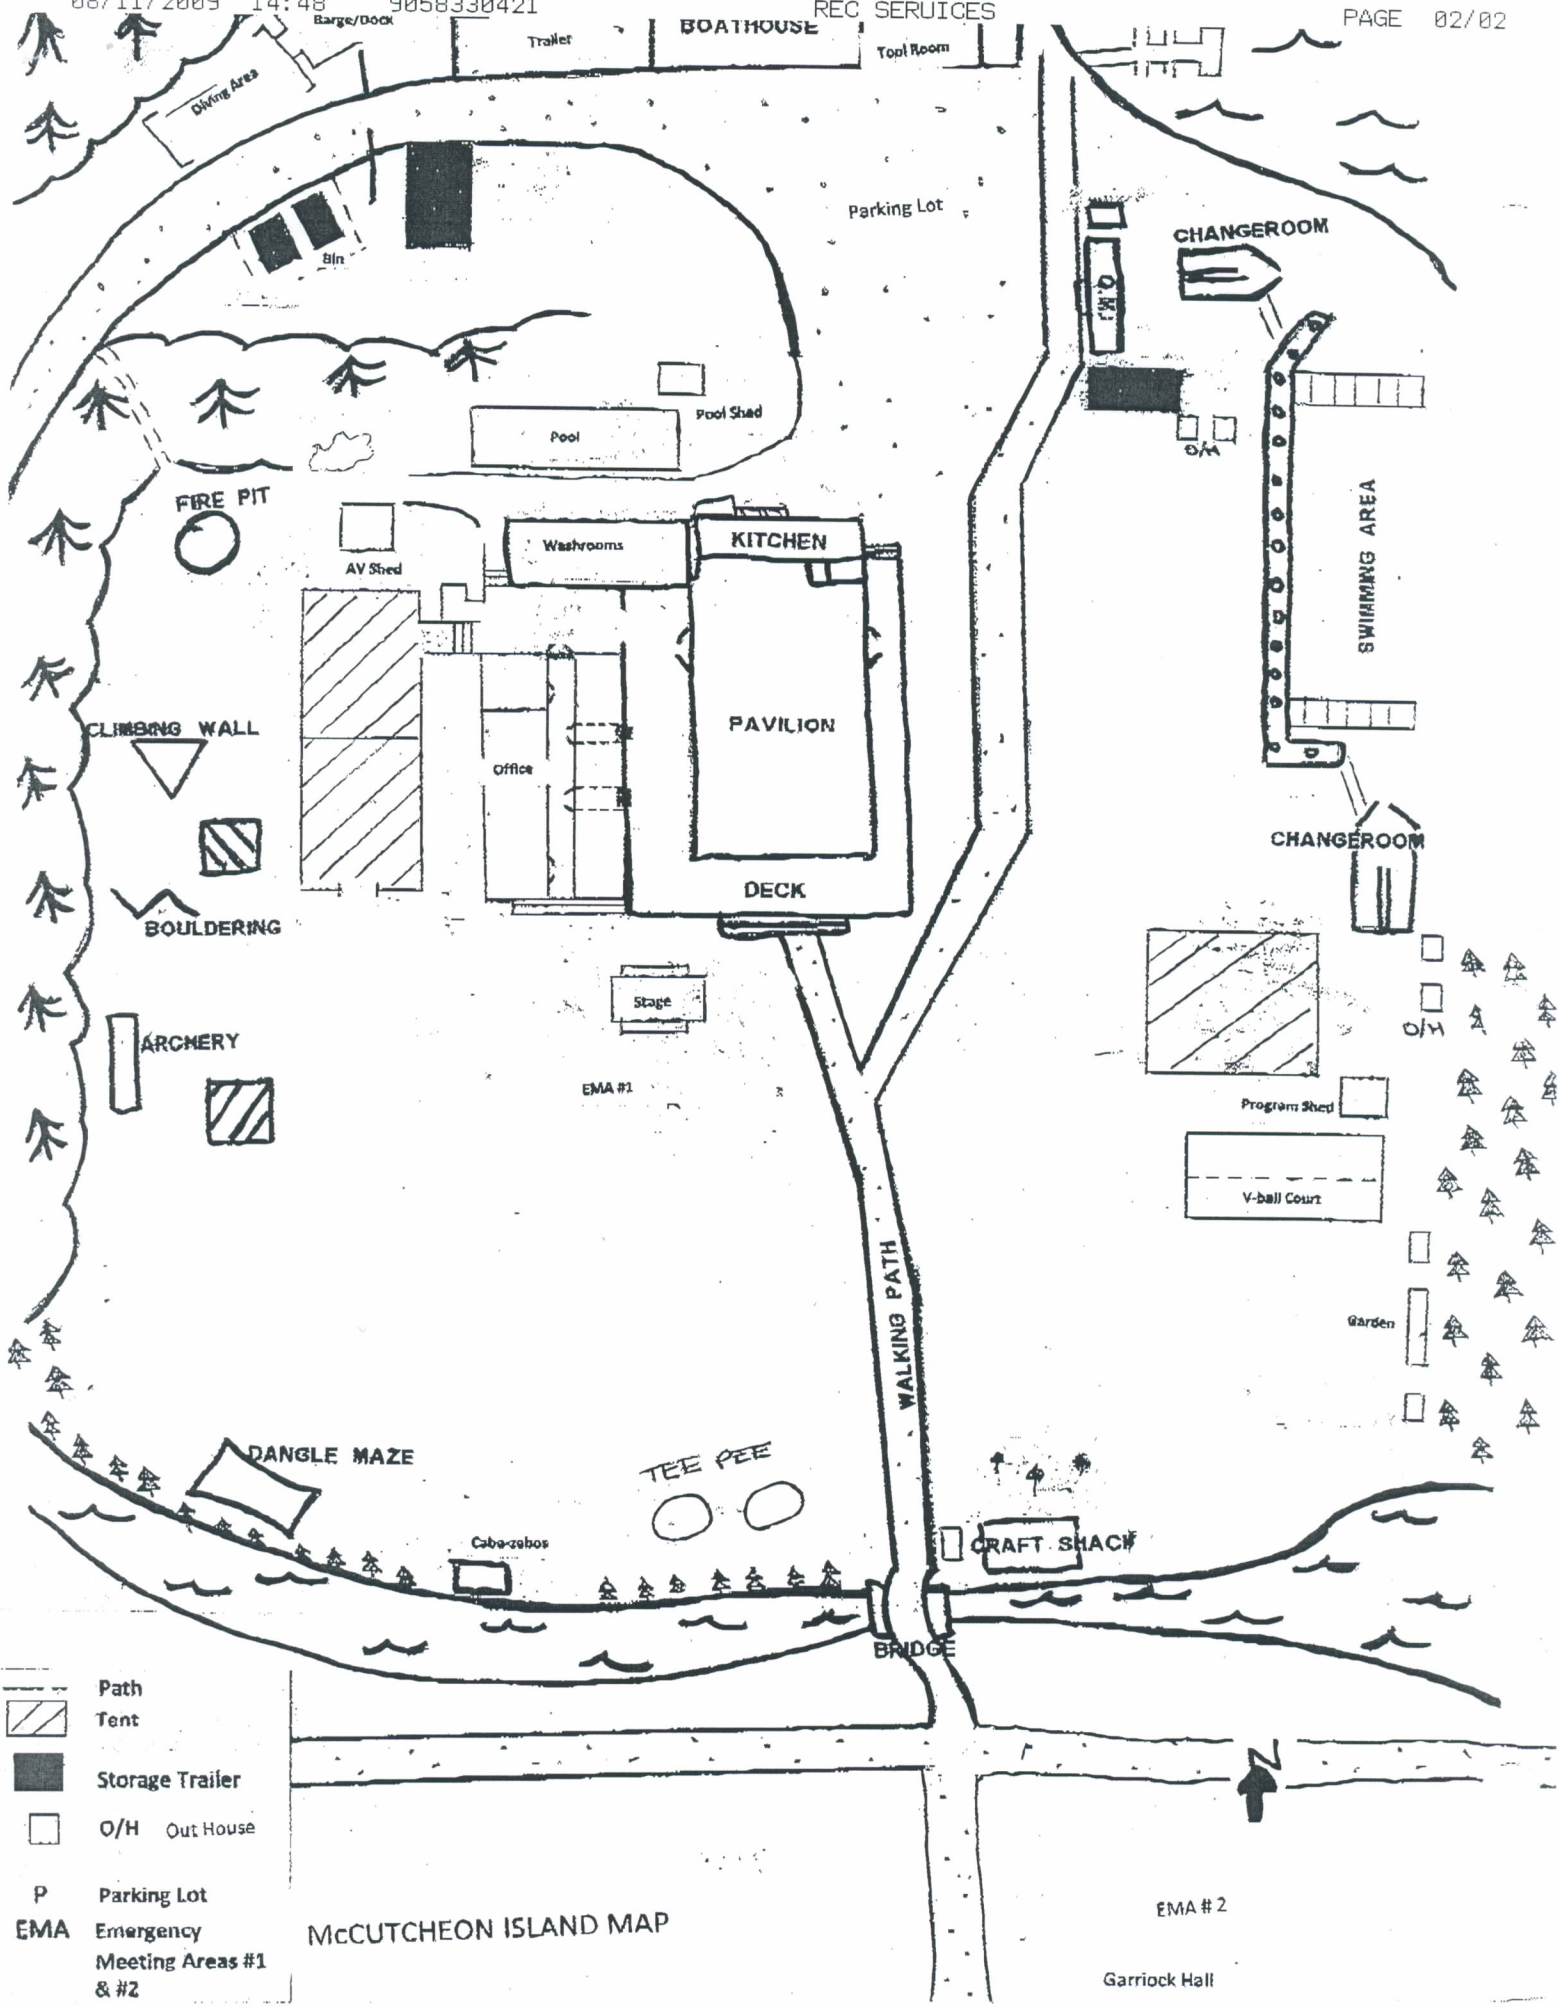

MAP

Seneca College – King Campus
13990 Dufferin Street, King City

-  Path
-  Tent
-  Storage Trailer
-  O/H Out House
-  Parking Lot
-  Emergency Meeting Areas #1 & #2

MCCUTCHEON ISLAND MAP

EMA #2

Garriock Hall